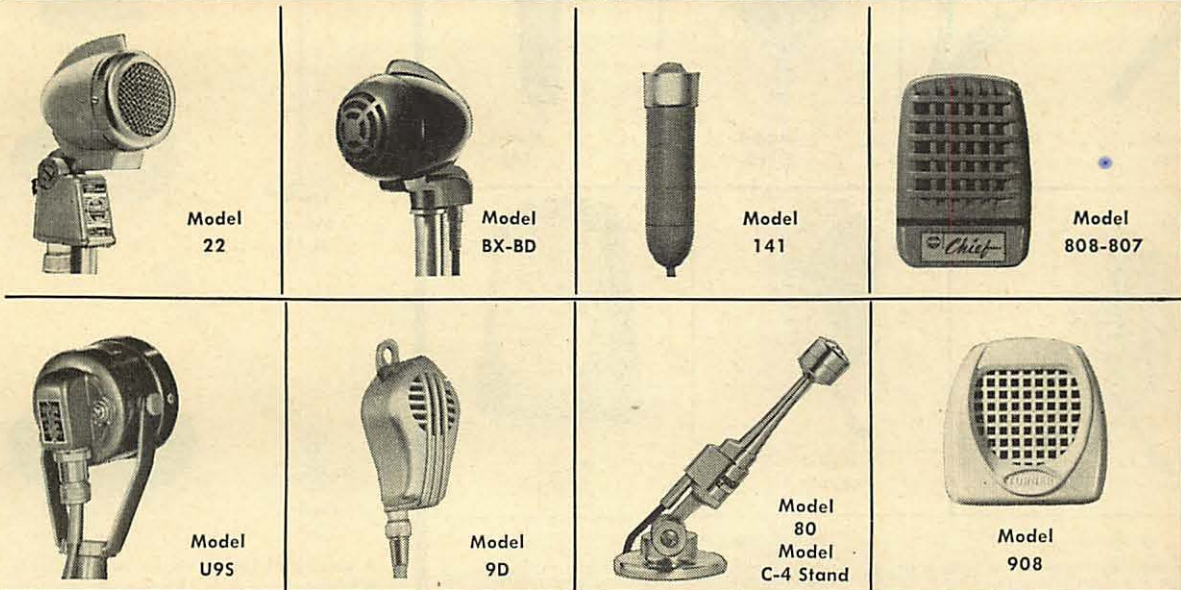

TURNER GENERAL PURPOSE MICROPHONES

MODEL 22X—CRYSTAL
Popular P.A. and amateur radio model. Head tilts 90°. 20-ft. removable cable set. Satin chrome finish. 3/8" —27 thread coupler mounting. Humidity protected crystal in mechanical shock-proof mounting. Response, 60-9,000 cps. Level, —52db. Also available as ceramic microphone at same price. Specify Model 22C.
List Price $29.50
List Price (with on-off switch)
S-22X $32.50
Model 22X Replacement Cartridge No. 2B, List Price ..... $ 8.00
Model 22C Replacement Cartridge No. 2BC, List Price ..... $ 8.00

MODEL 22D—DYNAMIC
Dynamic version of 22X. 50 ohm, 200 ohm, or high impedance. High impedance wired single ended (20-ft. single-conductor shielded cable). Low impedance wired for balanced line (two conductor shielded cable). Response, 100-9,000 cps. Level, —54 db. at high impedance.
List Price $35.00
List Price (with on-off slide switch)
S-22D $37.50
Replacement Cartridge No. 6, List Price $11.00

MODEL U9S—DYNAMIC
Sturdy all-purpose mike with multi-impedance transformer. Select 50, 200, 500 ohms or high impedance with built-in switch. Unaffected by heat, cold, or humidity. Adjustable saddle with 3/8" —27 thread coupler, gunmetal metaluster finish. 3-pin polarized locking connector. 20-ft. balanced line low-capacity cable. Response, 80-9,000 cps. Level, —52 db. at high impedance.
List Price $49.50
Replacement Cartridge No. 9, List Price $12.50

MODEL BX—CRYSTAL
Low-cost crystal microphone. Attractive streamlined case with brown metalustre finish. 5/8" —27 thread mounting. 7-ft. single-conductor attached cable. Response, 60-7,000 cps. Level —48 db.
List Price $11.75
Replacement Cartridge No. 21A, List Price ..... $ 6.50

MODEL BD—DYNAMIC
Same appearance and finish as BX. High output dynamic interior. Complete with 7-ft. single conductor attached cable. High impedance wired single ended; Low impedances balanced line (2-conductor shielded) 50 ohm, 200 ohm or high impedance. Response, 100-6,000 cps. Level, —52 db. at high impedance.
List Price $21.00
Replacement Cartridge No. 10, List Price $10.00

MODEL 9D—DYNAMIC
Rugged, handy microphone. Balanced for hand; has hook for hanging. 5/8" —27 thread stand mounting. Die cast zinc alloy case, satin chrome finish. Standard model equipped with on-off slide switch. Wide choice of interiors and switch arrangements (write for details). Response, 150-7,000 cps. Level, —52 db. at high impedance.
List Price $32.50
Replacement Cartridge No. 13C, List Price $11.00

MODEL 141—CRYSTAL
Highest output small microphone on the market. Easily adapts to hand, stand or lavalier use for P.A. and intercom systems, tape recording or demonstration work. Response, 60-10,000 cps. Level, —52 db. 6-ft. single conductor shielded cable. Light grey case.
List Price $13.50