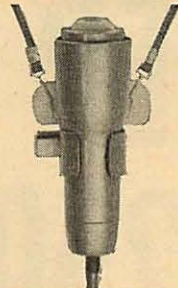

# TURNER BROADCAST & TV MICROPHONES

Model 58

Model 210A

Model 220A

Model 98

MODEL 57 DYNAMIC

Smooth, high-level response at a reasonable price makes the Model 57 the best buy on the market. Hinged coupler with 5/8"-27 thread. Dynaflex diaphragm. Satin black finish. Quick disconnect Cannon XL-4 connector. 20-ft. 3-conductor shielded cable. Response, 50-15,000 cps. Level, —55 db. Impedance, wired for selection of high or 150 ohm. (Model 57A wired for selection of 50 or 200 ohm only. Same price.) Matching BL-6 stand available.  
**List Price . . . . . \$65.00**  
**List Price (with on-off slide switch) S-57 . . \$69.00**