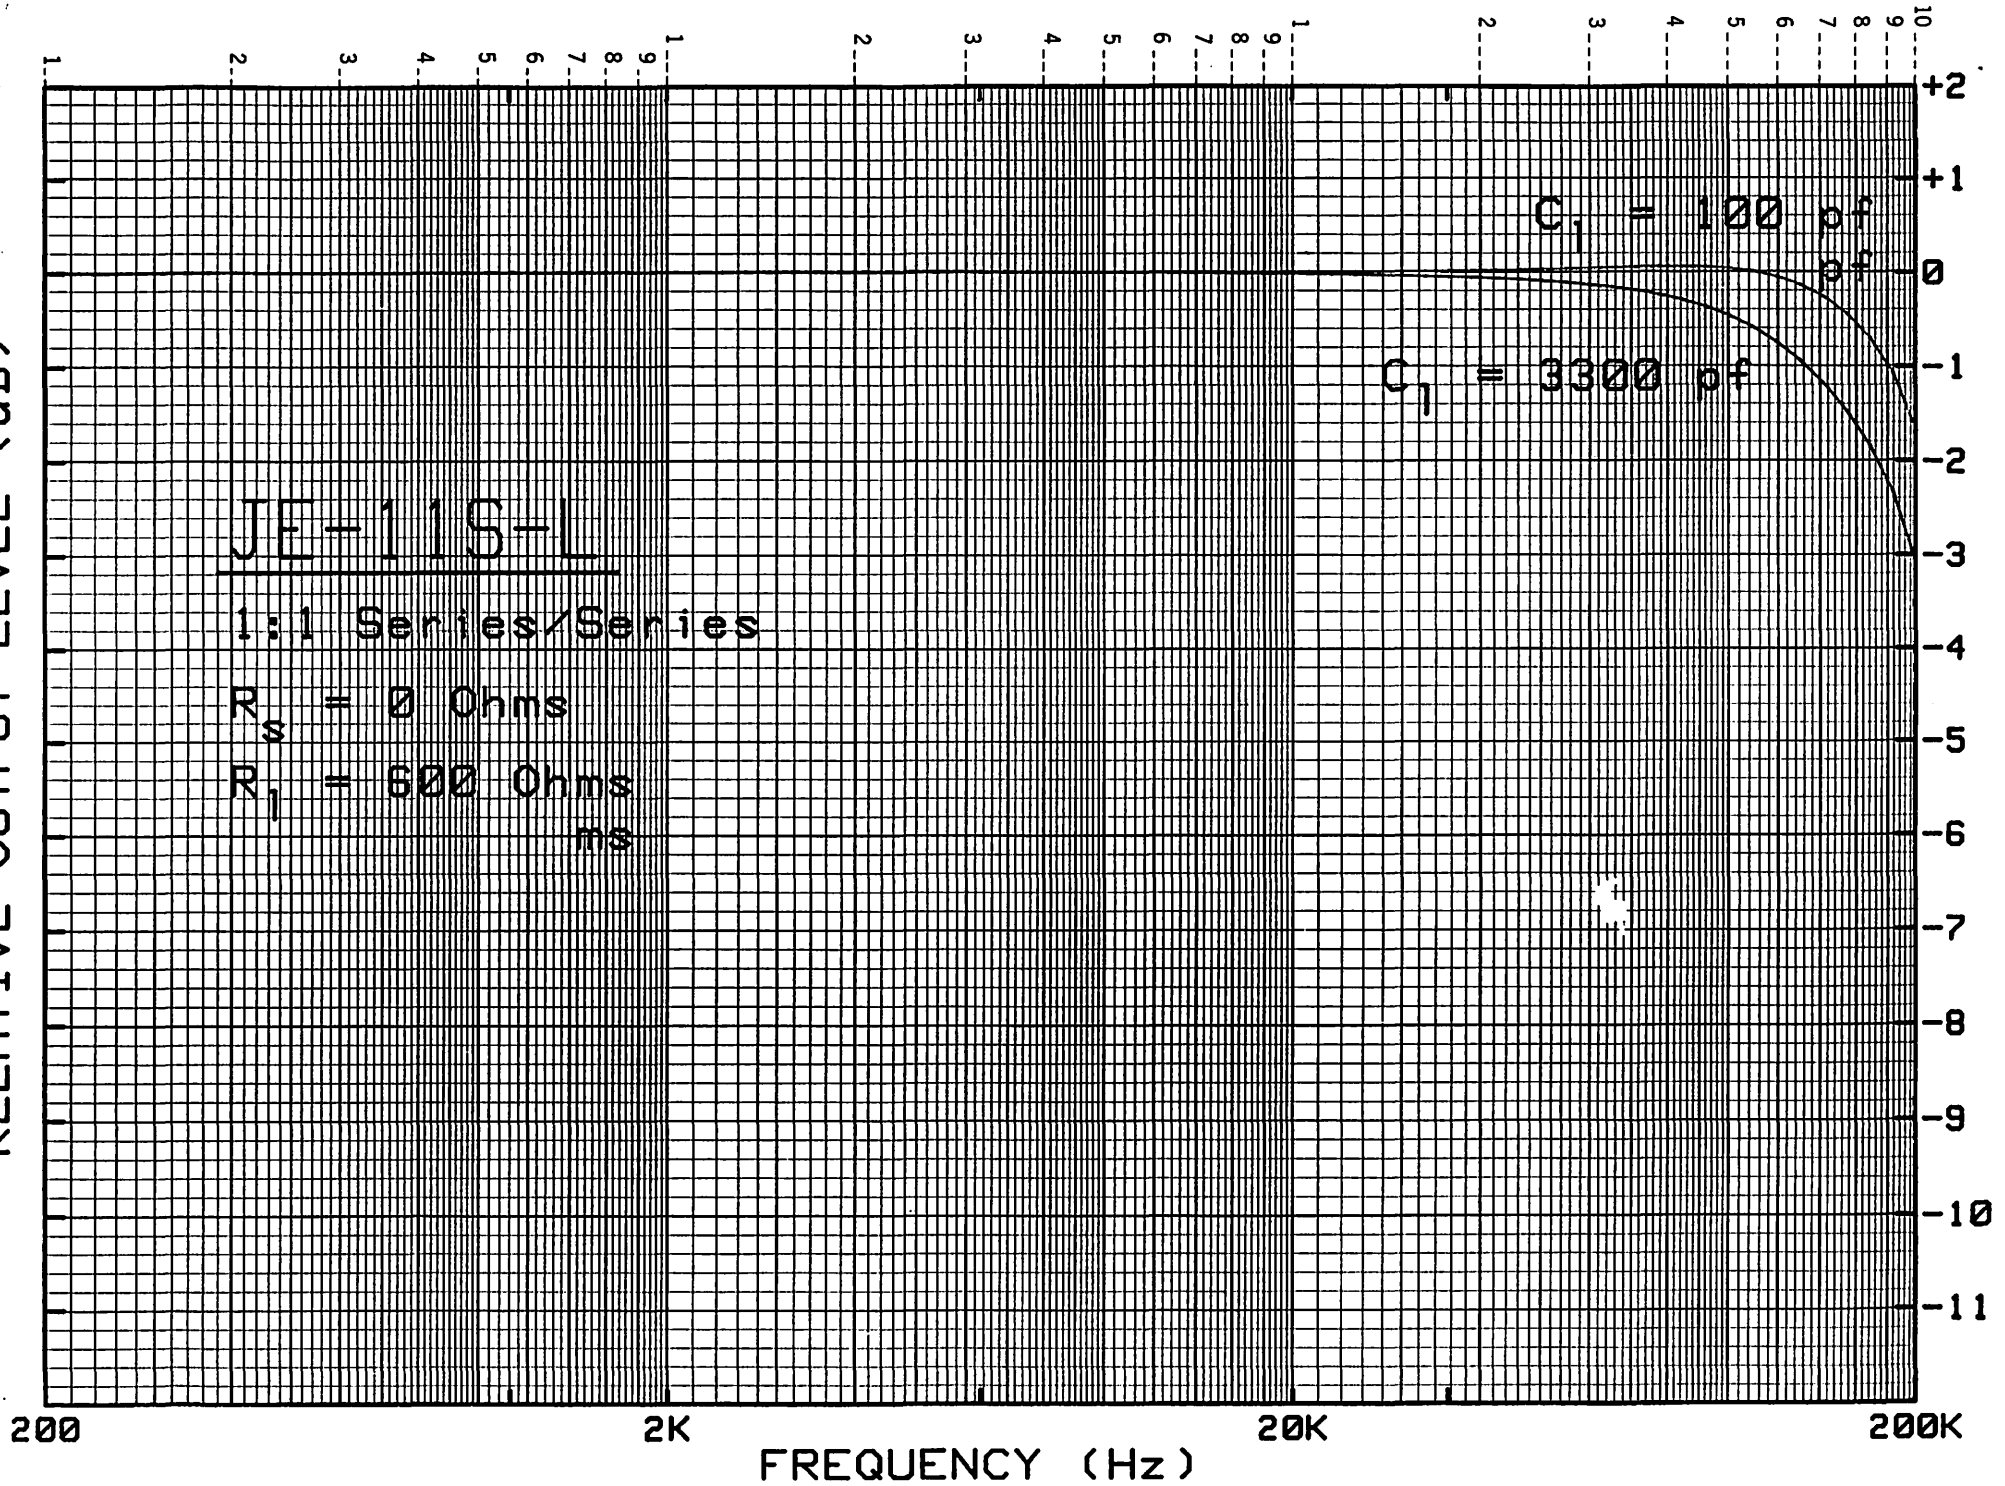

RELATIVE OUTPUT LEVEL (dB)

46 6013

K&E SEMI-LOGARITHMIC 4 CYCLES X 70 DIVISIONS  
KEUFFEL & ESSER CO. MADE IN U.S.A.